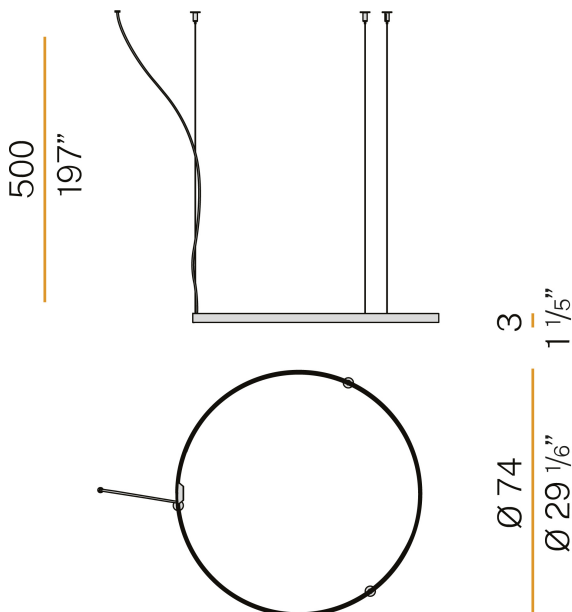

PANZERI

Zero Round

24V DC
M03302.075.0410

● black

Data sheet

CODE	M03302.075.0410
SYSTEM POWER CONSUMPTION	34W
EFFICACY	89.97lm/W
LIGHT SOURCE	LED
LIGHT SOURCE LIFETIME	L70 (B50) 60.000h
COLOUR TEMPERATURE	3000K Ra>90
LIGHT DISTRIBUTION	diffused
POWER SUPPLY	24V DC
DRIVER	remote not included
NOMINAL LUMINOUS FLUX	4252lm
LUMEN OUTPUT	3059lm
EFFICIENCY	71.9%
WEIGHT	1,12 Kg
PROTECTION DEGREE	IP20
COLOUR TOLLERANCES	SDCM 3
PACKING DIMENSIONS (CM)	83,0 x 83,0 x 10,0

Single or multiple suspension lighting fixture for interiors, with direct and indirect light emission.

Bended extruded aluminium structure in white, black, bronze, mat brass or titanium polyacrylic paint.

Extruded polycarbonate diffuser with opaline finish.

Suspension kit with griplocks and 5m (196,9") long steel cables.

5m (196,9") long power cable in transparent PVC.

Provided without power canopy.

Technical drawing

Polar diagram